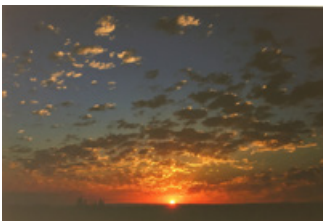

68. Teton Sunrise
September 2017
Giclée on Hahnemuhle
29" x 19"
$500

[< RETURN TO THE TABLE OF CONTENTS](#)