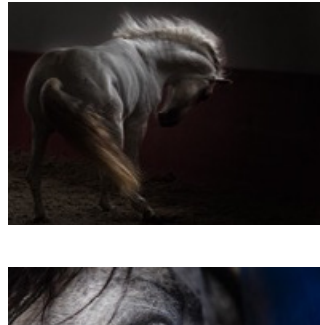

45. Seen
September 2016
Gliclée on Hahnemuhle
20" x 13 1/4"
$500

44. Carrara Muscle
September 2016
Gliclée on Hahnemuhle
27" x 21"
$700