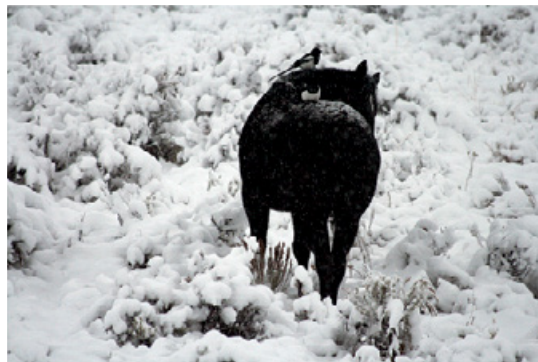

WHISKEY & COMPANY

SET OF 8
SAME IMAGE
$12

[< RETURN TO THE TABLE OF CONTENTS](#)