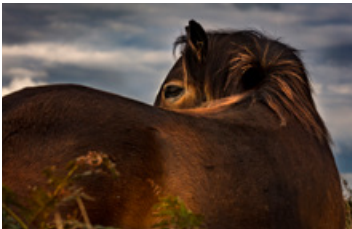

2. Exmoor Knowing
September 2017
Glicée on
Hahnemuhle
36" x 52"
$1,800