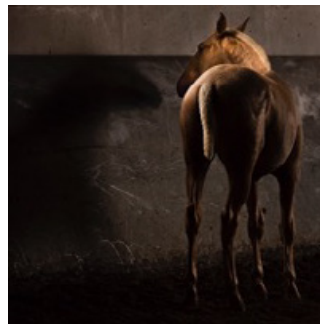

36. **Held by a Colt**
September 2016
Giclée on Hahnemuhle
21" x 21"
$500