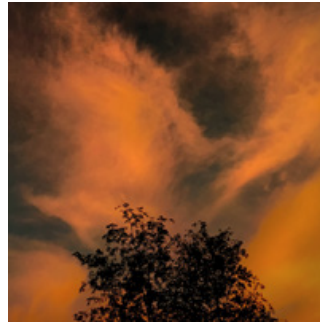

59. *Erba in the Mist*
September 2016
Giclée on Exhibition Fiber
9" x 9" Maple frame
\$500

63. *Fairytale Sky*
September 2017
Giclée on Hahnemuhle
19" x 25"
\$500

60. *Big Hole Blizzard*
October 2016
Giclée on Exhibition Fiber
16" x 5 5/8"
\$500

64. *Yes, it was that magnificent*
October 2016
Giclée on Hahnemuhle
19" x 25"
\$500

LANDSCAPES

65. Hollow Drama
August 2017
Giclée on Exhibition Fiber
26" x 17.25"
\$500

69. Gold Sky
September 2017
Giclée on Hahnemuhle
18" x 18"
\$550