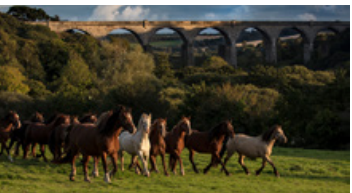

4. Shire Tale
September 2017
Glicée on
Hahnemuhle
52" x 32"
$1,800

5. The Baker's Dozen
September 2017
Glicée on Hahnemuhle
57" x 31.5"
$1,800

[< RETURN TO THE TABLE OF CONTENTS](#)