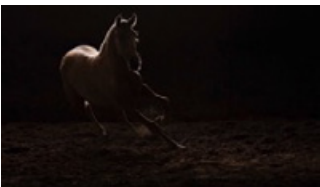

51. *Inner Strength*
September 2016
Gliclée on Hahnemuhle
20" x 24 1/2"
$500

50. *Full of His Own Light*
September 2016
Gliclée on Hahnemuhle
27" x 15 1/2"
$500